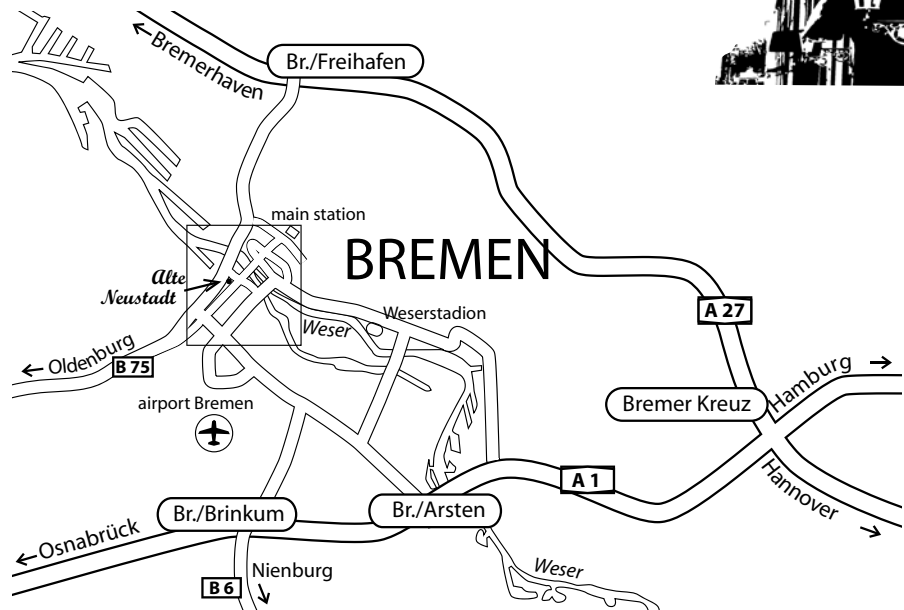

Directions

How to find us:

By car from motorway A1:

On the motorway A1, take the exit „Arsten“, direction city, then turn right at the third main junction (Neuenlander Straße / Langemarckstraße).

Follow the road for about 1 kilometre, then turn left at the junction Langemarckstraße / Westerstraße.

Turn right into the next main street, Große Johannisstraße, and drive onto the car park located directly behind our hotel.

By car from Oldenburg:

On the A-Road 75 (Bundesstraße 75), take the exit „Woltmershausen“, and turn right at the traffic lights into the street „Am Hohentorsplatz“.

At the next set of traffic lights turn left into Hohentorstraße. Take the second street on the right (Große Johannisstraße), and drive onto the car park located directly behind our hotel.

By public transport:

From the main station you can reach us by:

- tram numbers 1 and 8, direction „Huchting“;
- bus numbers 26 / 27, direction „Huckelriede“;
- bus number 24, direction „Woltmershausen“.

The stop for our hotel is „Westerstraße“.