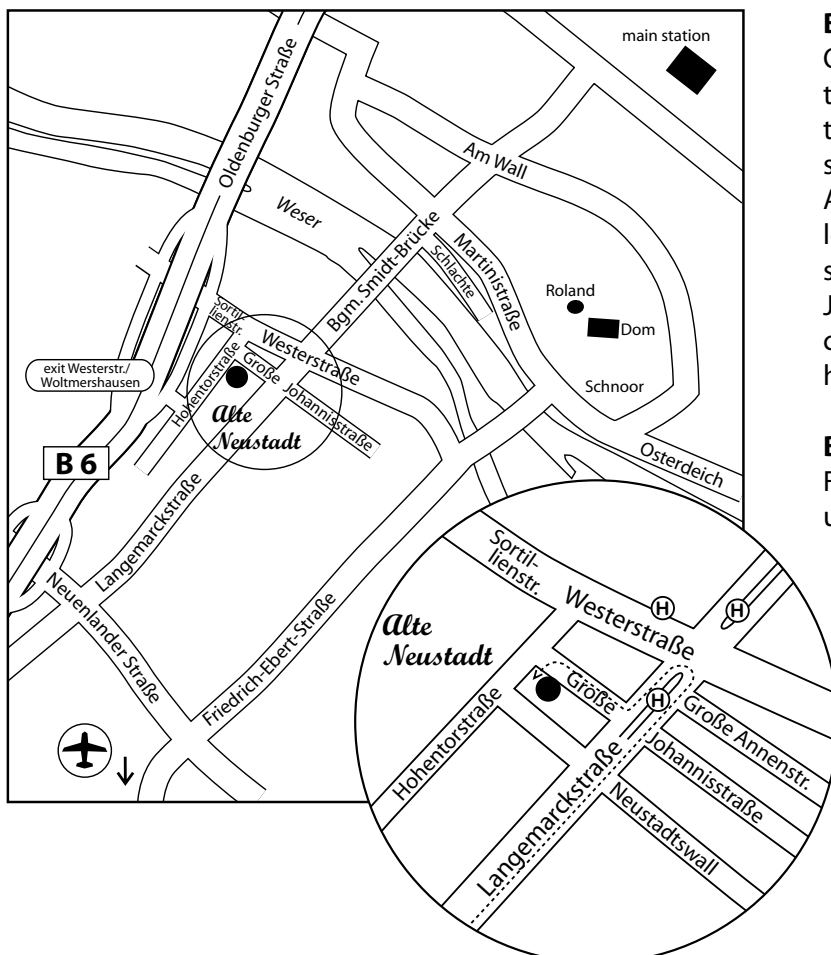

Directions

How to find us:

By car from motorway A1:

On the motorway A1, take the exit „Arsten“, direction city, then turn right at the third main junction (Neuenlander Straße / Langemarckstraße).

Follow the road for about 1 kilometre, then turn left at the junction Langemarckstraße / Westerstraße.

Turn right into the next main street, Große Johannisstraße, and drive onto the car park located directly behind our hotel.

By car from Oldenburg:

On the A-Road 75 (Bundesstraße 75), take the exit „Woltmershausen“, and turn right at the traffic lights into the street „Am Hohentorsplatz“.

At the next set of traffic lights turn left into Hohentorstraße. Take the second street on the right (Große Johannisstraße), and drive onto the car park located directly behind our hotel.

By public transport:

From the main station you can reach us by:

- tram numbers 1 and 8, direction „Huchting“;
- bus numbers 26 / 27, direction „Huckelriede“;
- bus number 24, direction „Woltmershausen“.

The stop for our hotel is „Westerstraße“.